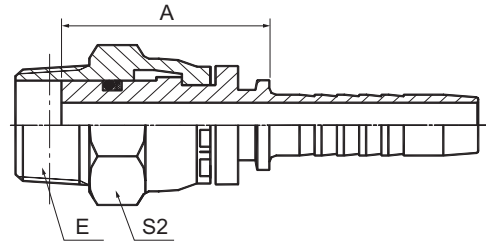

旋转接头芯 Swivel hose fitting

G

型号索引 Part NO. Index

 <p>15611SW-S Page G-1</p>			

15611SW-S

布锥管旋转外螺纹
NPT SWIVEL MALE

代号 PART NO.	螺纹 E THREAD E	软管 HOSE BORE		尺寸 DIMENSIONS	
		公称内径 DN	标号 DASH	A	S2
15611SW-04-04S	Z1/4" × 18	6	04	27	19
15611SW-06-06S	Z3/8" × 18	10	06	27	22
15611SW-08-08S	Z1/2" × 14	12	08	30.5	27
15611SW-12-12S	Z3/4" × 14	20	12	33.5	32